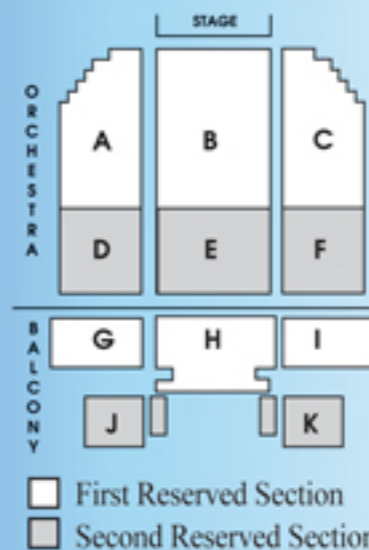

Kenan Auditorium Seating Chart

Kenan Auditorium
601 South College Road
Wilmington, NC 28403-5966

Kenan Auditorium Box Office at
(910) 962-3500 or 1-800-732-3643

Kenan Auditorium

Special Concert

Vanessa Carlton, Edwin McCain and the WSO